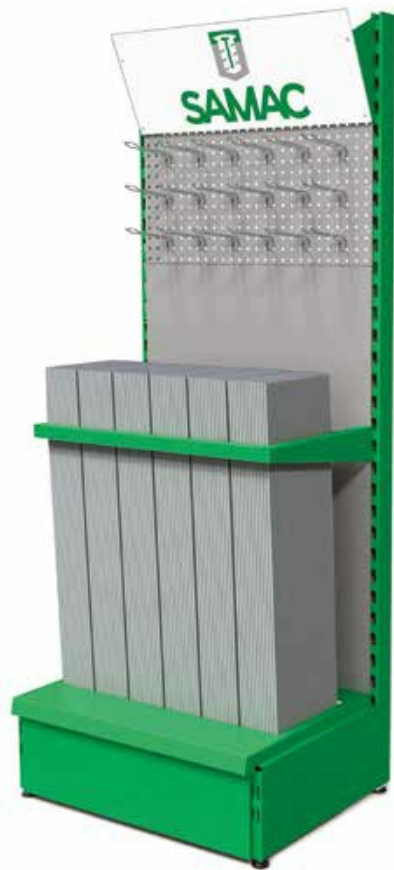

STUDDING / THREADED ROD STAND

Height	Width	Depth
1760mm	665mm	470mm

1. **Product Suitability**
2. Studding / Threaded Rod
   - Pre-Packed Nuts & Washers

WIRE NETTING STAND

Height	Width	Depth
2200mm	1000mm	500mm

1. **Product Suitability**
2. Wire Netting
   - Welded Mesh

PERFORMANCE PLUS STAND

Height	Width	Depth
2200mm	665mm	500mm

1. **Product Suitability**
2. Performance Plus - Boxed
   - Performance Plus - Tubs
   - Performance Plus - Trade Case

ATLAS FIXINGS STAND

Height	Width	Depth
1760mm	330mm	350mm

1. **Product Suitability**
2. Atlas Bolts
   - Atlas Screws